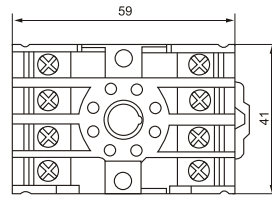

RELAY SOCKET

PF-083A Fit to MK2 SERIES

PF-085A Fit to MK2 SERIES

PF-113A Fit to MK3 SERIES